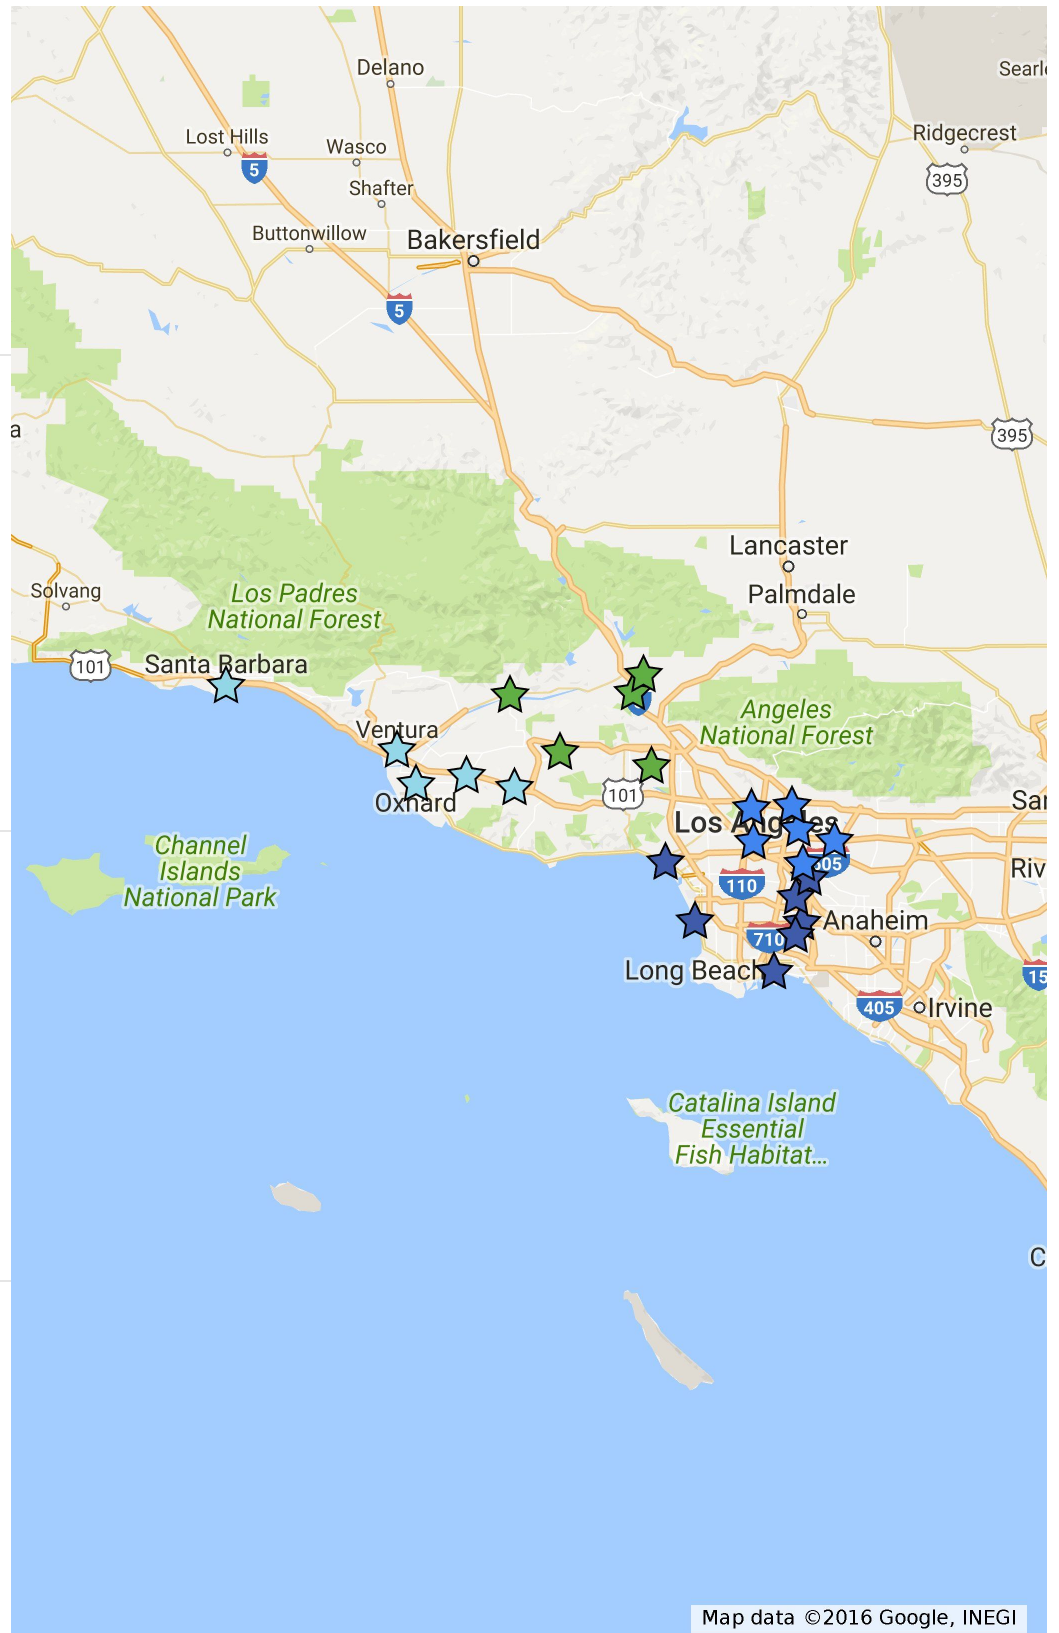

## District 1 Clubs

- ★ SI of Camarillo
- ★ SI of Oxnard
- ★ SI of Santa Barbara
- ★ SI of the Conejo
- ★ SI of Ventura

## District 2 Clubs

- ★ SI of Alhambra-San Gabriel-San Marino
- ★ SI of Altadena-Pasadena
- ★ SI of El Monte
- ★ SI of Glendale
- ★ SI of Los Angeles
- ★ SI of Montebello

## District 3 Clubs

- ★ SI of Bellflower
- ★ SI of Downey
- ★ SI of Lakewood-Long Beach
- ★ SI of Long Beach
- ★ SI of LA West-Santa Monica
- ★ SI of Manhattan Beach
- ★ SI of Pico Rivera

## District 4 Clubs

- ★ SI of Fillmore
- ★ SI of Greater Santa Clarita Valley
- ★ SI of San Fernando Valley
- ★ SI of Santa Clarita Valley
- ★ SI of Simi Valley

By District